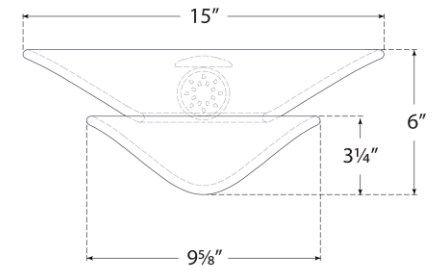

TEAR SHEET

Mollino Tiered Sconce

Item # ARN 2425PW

Designer: AERIN

Height: 6"

Width: 15"

Extension: 6"

Backplate: 4" x 4.25" Rectangle

Finishes: PW

Socket: Dedicated LED

Wattage: 12w (1100lm)

Weight: 5 Pounds

Note: UL Only

Top View

Side View

Front View