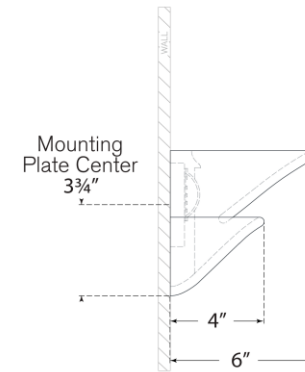

TEAR SHEET

Mollino Tiered Sconce

Item # ARN 2425PW

Designer: AERIN

Height: 6"

Width: 15"

Extension: 6"

Backplate: 4" x 4.25" Rectangle

Finishes: PW

Socket: Dedicated LED

Wattage: 12w (1100lm)

Weight: 5 Pounds

Note: UL Only

Top View

Side View

Front View