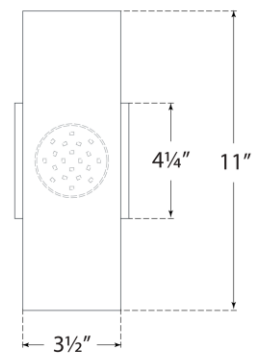

TEAR SHEET

Nella Small Cylinder Sconce

Item # ARN 2440BLK

Designer: AERIN

Height: 11"

Width: 4.25"

Extension: 4.25"

Backplate: 4.25" Square

Finishes: BLK, HAB/BLK, HAB/PW

Socket: Dedicated LED

Wattage: 15w (1300lm)

Weight: 5 Pounds

Top View

Side View

Front View