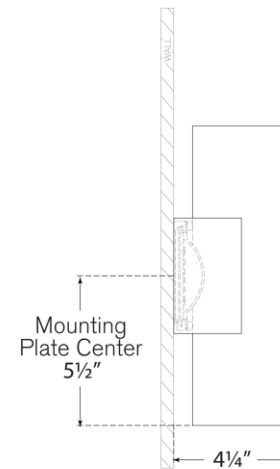

TEAR SHEET

Nella Small Cylinder Sconce

Item # ARN 2440BLK

Designer: AERIN

Height: 11"

Width: 4.25"

Extension: 4.25"

Backplate: 4.25" Square

Finishes: BLK, HAB/BLK, HAB/PW

Socket: Dedicated LED

Wattage: 15w (1300lm)

Weight: 5 Pounds

Top View

Side View

Front View