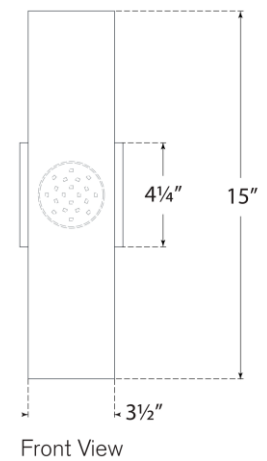

TEAR SHEET

Nella Medium Cylinder Sconce

Item # ARN 2441BLK

Designer: AERIN

Height: 15"

Width: 4.25"

Extension: 4.25"

Backplate: 4.25" Square

Finishes: BLK, HAB/BLK, HAB/PW

Socket: Dedicated LED

Wattage: 15w (1300lm)

Weight: 3 Pounds

Top View

Side View

Front View