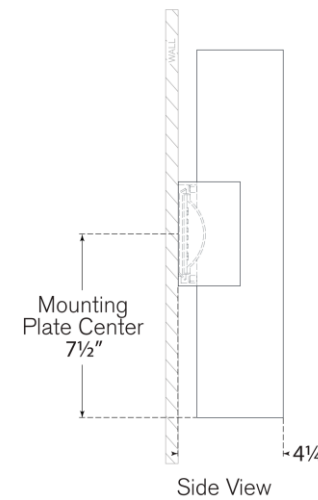

TEAR SHEET

Nella Medium Cylinder Sconce

Item # ARN 2441BLK

Designer: AERIN

Height: 15"

Width: 4.25"

Extension: 4.25"

Backplate: 4.25" Square

Finishes: BLK, HAB/BLK, HAB/PW

Socket: Dedicated LED

Wattage: 15w (1300lm)

Weight: 3 Pounds

Top View

Side View

Front View