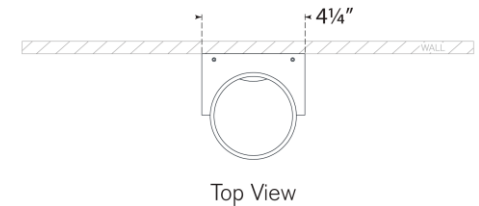

TEAR SHEET

Nella Medium Cylinder Sconce

Item # ARN 2441BLK

Designer: AERIN

Height: 15"

Width: 4.25"

Extension: 4.25"

Backplate: 4.25" Square

Finishes: BLK, HAB/BLK, HAB/PW

Socket: Dedicated LED

Wattage: 15w (1300lm)

Weight: 3 Pounds

Top View

Side View

Front View