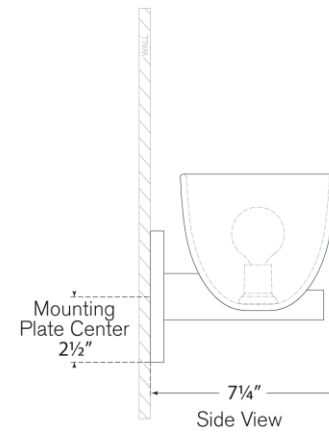

TEAR SHEET

Carola Single Sconce

Item # ARN 2490HAB-CG

Designer: AERIN

Height: 7.25"

Width: 6"

Extension: 7"

Backplate: 5" Round

Finishes: HAB, PN

Glass Options: CG, FG, WSG

Socket: E12 Candelabra

Wattage: 5.5 LED G16.5

Weight: 6 Pounds

Top View

Side View

Front View