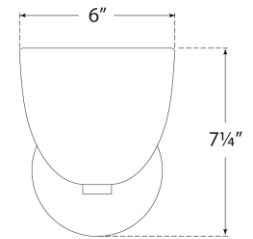

TEAR SHEET

Carola Single Sconce

Item # ARN 2490HAB-CG

Designer: AERIN

Height: 7.25"

Width: 6"

Extension: 7"

Backplate: 5" Round

Finishes: HAB, PN

Glass Options: CG, FG, WSG

Socket: E12 Candelabra

Wattage: 5.5 LED G16.5

Weight: 6 Pounds

Top View

Side View

Front View