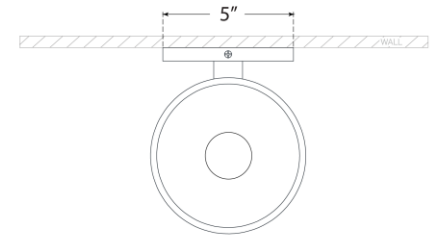

TEAR SHEET

Carola Single Sconce

Item # ARN 2490HAB-CG

Designer: AERIN

Height: 7.25"

Width: 6"

Extension: 7"

Backplate: 5" Round

Finishes: HAB, PN

Glass Options: CG, FG, WSG

Socket: E12 Candelabra

Wattage: 5.5 LED G16.5

Weight: 6 Pounds

Top View

Side View

Front View