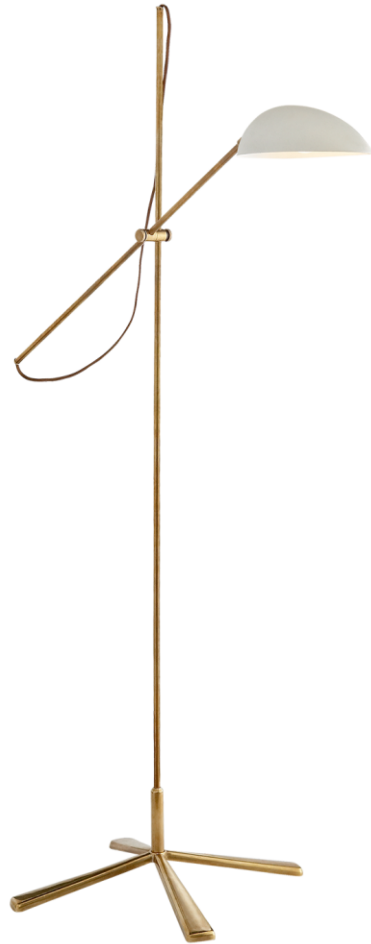

SPEC SHEET

Graphic Floor Lamp

Item # ARN 1501HAB-WHT

Designer: AERIN

Height: 67"

Width: 44"

Base: 23" Round

Finishes: HAB

Shade Treatments: BLK, WHT

Socket: E26 Keyless w/ Foot Switch

Wattage: 60 A

Note: UL Only