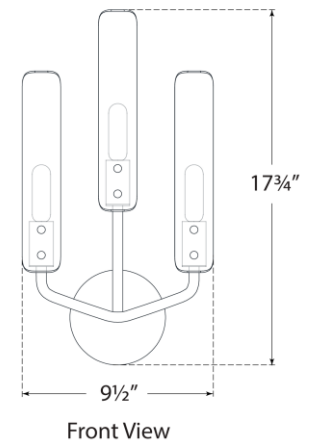

TEAR SHEET

Casoria 17" Triple Sconce

Item # ARN 2483HAB-CG

Designer: AERIN

Height: 17.75"

Width: 9.5"

Extension: 6"

Backplate: 4.25" Round

Finishes: HAB, PN

Glass Options: CG

Socket: 3 - E12 Candelabra

Wattage: 3 - 6.5 LED B11

Weight: 7 Pounds

Note: UL Only

Top View

Mounting
Plate Center
2³/₈"

6"
Side View

17³/₄"

9¹/₂"
Front View