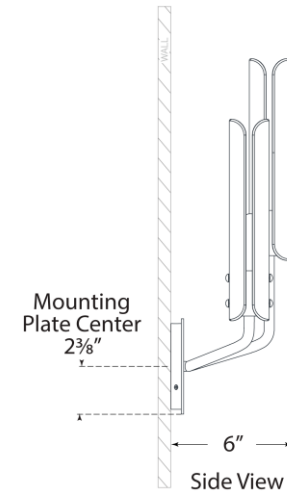

TEAR SHEET

Casoria 17" Triple Sconce

Item # ARN 2483HAB-CG

Designer: AERIN

Height: 17.75"

Width: 9.5"

Extension: 6"

Backplate: 4.25" Round

Finishes: HAB, PN

Glass Options: CG

Socket: 3 - E12 Candelabra

Wattage: 3 - 6.5 LED B11

Weight: 7 Pounds

Note: UL Only

Top View

Mounting
Plate Center
2³/₈"

6"
Side View

17³/₄"

9¹/₂"
Front View