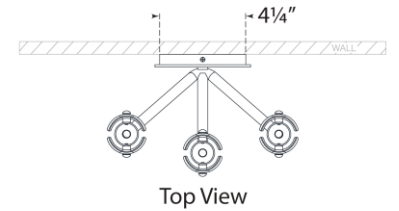

TEAR SHEET

Casoria 17" Triple Sconce

Item # ARN 2483HAB-CG

Designer: AERIN

Height: 17.75"

Width: 9.5"

Extension: 6"

Backplate: 4.25" Round

Finishes: HAB, PN

Glass Options: CG

Socket: 3 - E12 Candelabra

Wattage: 3 - 6.5 LED B11

Weight: 7 Pounds

Note: UL Only

Top View

Mounting
Plate Center
2³/₈"

6"
Side View

17³/₄"

9¹/₂"
Front View