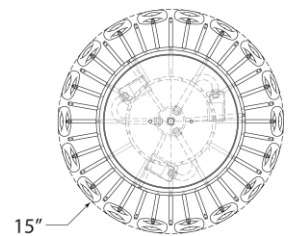

## Liscia Small Flush Mount

Item # ARN 4170G-CG

Designer: AERIN

Height: 8.75"

Width: 15"

Canopy: 9" Round

Finishes: BSL, G

Glass Options: CG

Socket: 3 - E12 Candelabra

Wattage: 3 - 40 C

Front View

Top View