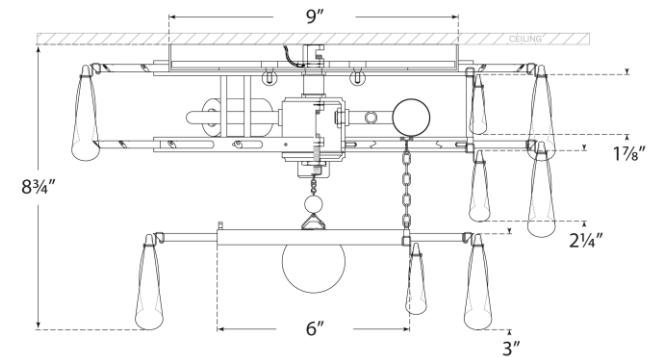

## Liscia Small Flush Mount

Item # ARN 4170G-CG

Designer: AERIN

Height: 8.75"

Width: 15"

Canopy: 9" Round

Finishes: BSL, G

Glass Options: CG

Socket: 3 - E12 Candelabra

Wattage: 3 - 40 C

Front View

Top View