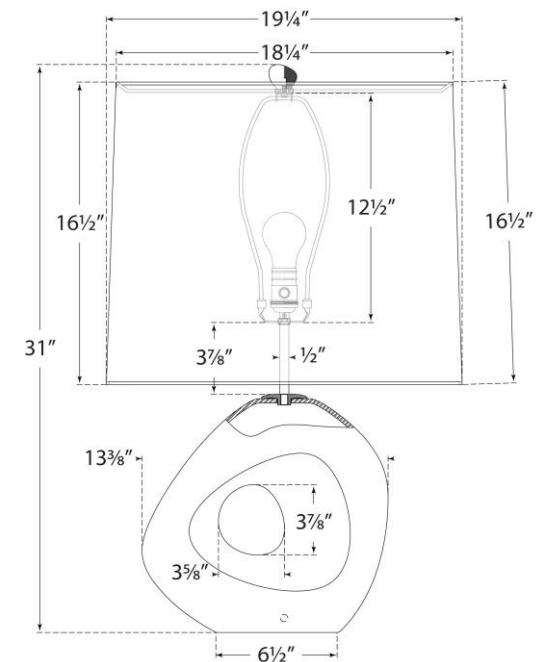

SPEC SHEET

Paco Large Table Lamp

Item # ARN 3640MWT-L

Designer: AERIN

Height: 31"

Width: 19.25"

Base: 3.75" x 6.5" Oval

Finishes: BG, MWT

Shade Treatments: L

Shade Details: 18.25" x 19.25" x 16.5"

Socket: E26 Dimmer

Wattage: 100 A

Note: Reactive Ceramic Glazes Will Vary in Color and Texture

Front View