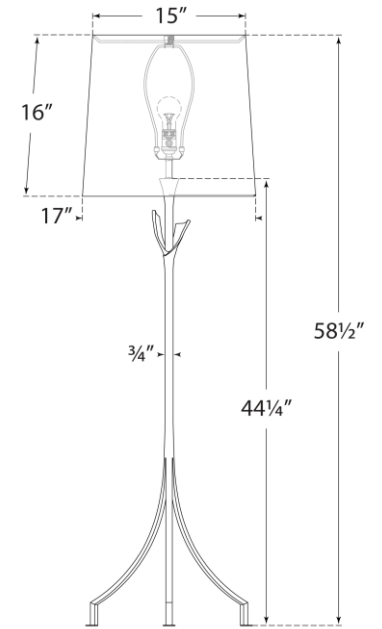

## Fliana Floor Lamp

Item # ARN 1080PW-L

Designer: AERIN

Height: 58.5"

Width: 18"

Base: 18" Round

Finishes: AI, G, PW

Shade Treatments: L

Shade Details: 15" x 17" x 16"

Socket: E26 Dimmer

Wattage: 100 A

Top View

Front View