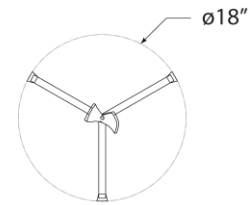

## Fliana Floor Lamp

Item # ARN 1080PW-L

Designer: AERIN

Height: 58.5"

Width: 18"

Base: 18" Round

Finishes: AI, G, PW

Shade Treatments: L

Shade Details: 15" x 17" x 16"

Socket: E26 Dimmer

Wattage: 100 A

Top View

Front View