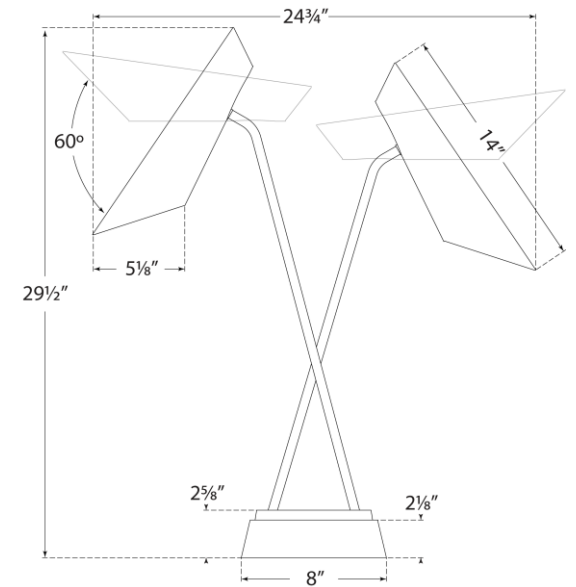

SPEC SHEET

Franca Double Pivoting Task Lamp

Item # ARN 3403HAB-WHT

Designer: AERIN

Height: 29.5"

Width: 24.75"

Base: 5" x 8" Oval

Finishes: HAB

Shade Treatments: BLK, WHT

Socket: 2 - E26 w/ Line Switch

Wattage: 2 - 12 LED A

Side View

Front View