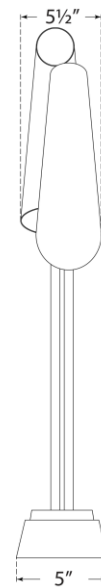

SPEC SHEET

Franca Double Pivoting Task Lamp

Item # ARN 3403HAB-WHT

Designer: AERIN

Height: 29.5"

Width: 24.75"

Base: 5" x 8" Oval

Finishes: HAB

Shade Treatments: BLK, WHT

Socket: 2 - E26 w/ Line Switch

Wattage: 2 - 12 LED A

Side View

Front View