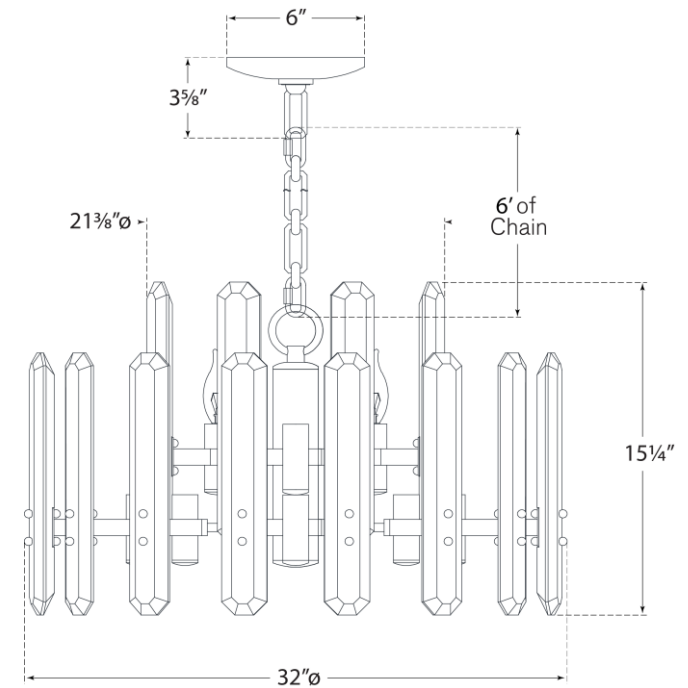

## Bonnington Large Chandelier

Item # ARN 5125PN-CG

Designer: AERIN

Height: 15.25"

Width: 32"

Canopy: 6" Octagonal

Finishes: HAB, PN

Trim Options: CG

Socket: 18 - E12 Candelabra

Wattage: 18 - 40 C

ARN5125