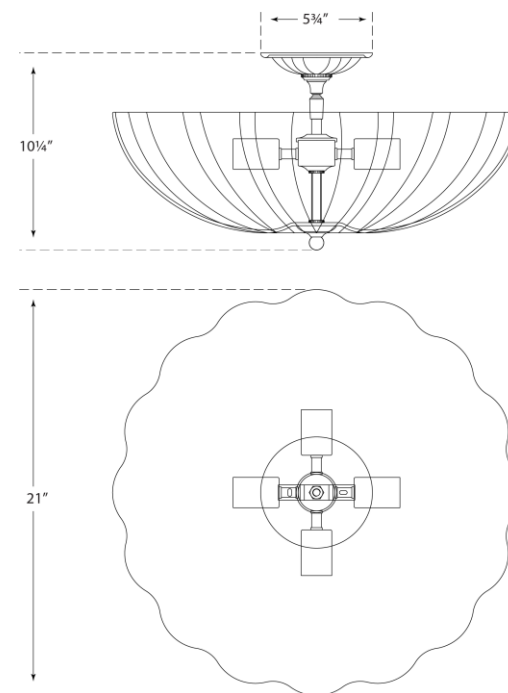

SPEC SHEET

Rosehill Large Semi-Flush Mount

Item # ARN 4001HAB-WG

Designer: AERIN

Height: 10.25"

Width: 21"

Canopy: 5.75" Round

Finishes: HAB, PN

Glass Options: WG

Socket: 4 - E12 Candelabra

Wattage: 4 - 40 C

VISUAL COMFORT