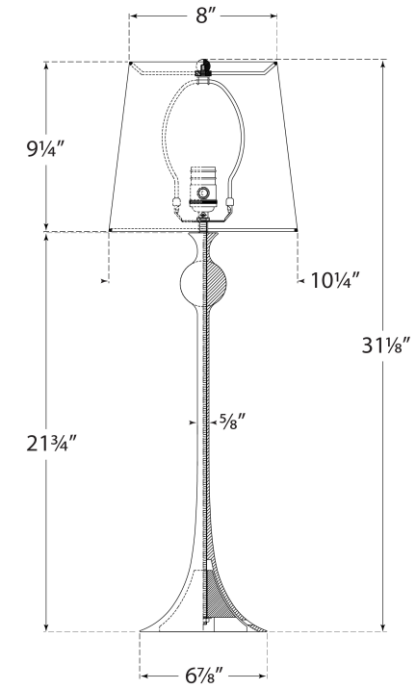

### Dover Buffet Lamp

Item # ARN 3144AI-L

Designer: AERIN

Height: 31.25"

Width: 10.25"

Base: 7" Round

Finishes: AI, BSL, G

Shade Treatments: L

Shade Details: 8" x 10.25" x 9.25"

Socket: E26 Dimmer

Wattage: 60 A

ARN3144