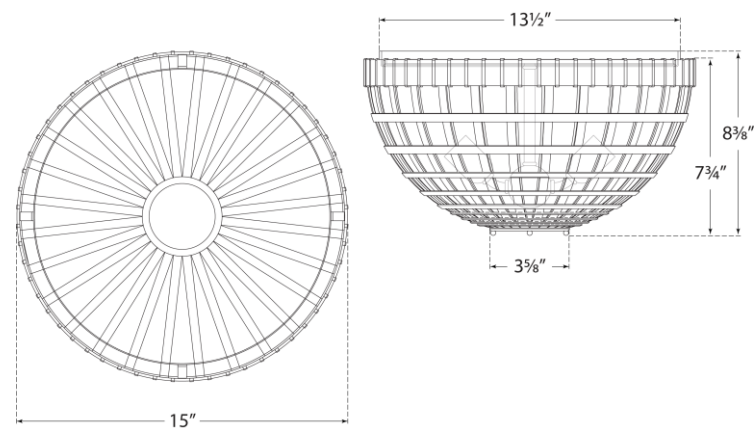

SPEC SHEET

Mill Small Flush Mount

Item # ARN 4003AI

Designer: AERIN

Height: 8.25"

Width: 15"

Finishes: AI, BSL, G, PW

Socket: 3 - E12 Candelabra

Wattage: 3 - 60 T

VISUAL COMFORT