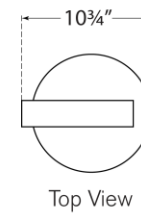

SPEC SHEET

Lancelot Pivoting Floor Lamp

Item # ARN 1042HAB

Designer: AERIN

Height: 48.5"

Width: 10"

Extension: 10.75"

Base: 10" Round

Finishes: HAB, PN

Shade Treatments: HAB, PN

Socket: E17 In-Line Switch

Wattage: 4.5 LED R14

Top View