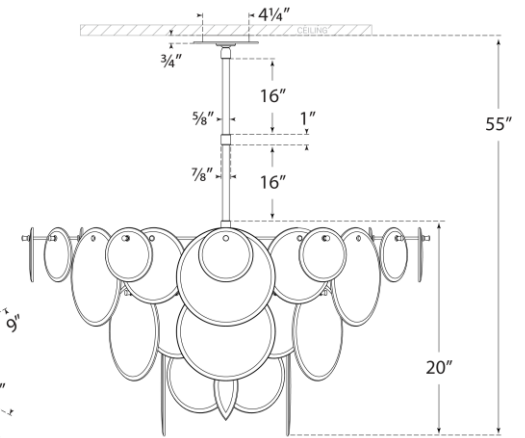

## Loire Large Chandelier

Item # ARN 5450G-WSG

Designer: AERIN

O/A Height: 55"

Fixture Height: 20"

Min. Custom Height: 23"

Width: 37.25"

Canopy: 4.25" Round

Finishes: G, PN

Glass Options: WSG

Socket: 9 - E12 Candelabra

Wattage: 9 - 40 C

Note: Custom Height Available

Top View

Front View