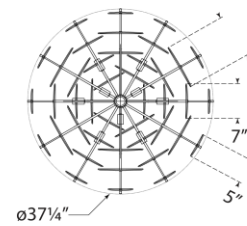

## Loire Large Chandelier

Item # ARN 5450G-WSG

Designer: AERIN

O/A Height: 55"

Fixture Height: 20"

Min. Custom Height: 23"

Width: 37.25"

Canopy: 4.25" Round

Finishes: G, PN

Glass Options: WSG

Socket: 9 - E12 Candelabra

Wattage: 9 - 40 C

Note: Custom Height Available

Top View

Front View