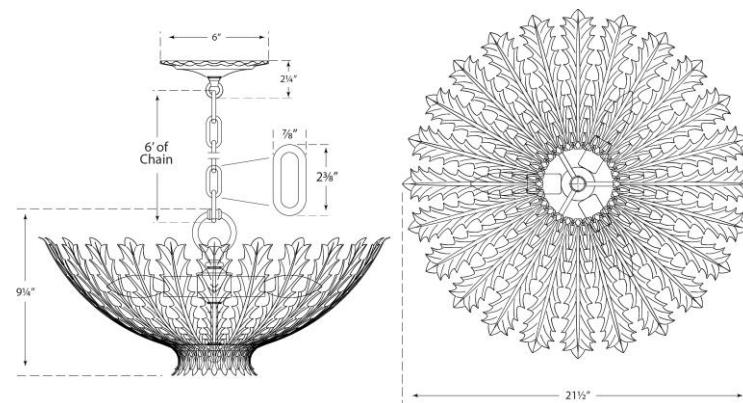

### Hampton Medium Chandelier

Item # ARN 5001G

Designer: AERIN

Height: 9.25"

Width: 21.5"

Canopy: 6" Round

Finishes: BSL, G, PW

Socket: 3 - E12 Candelabra

Wattage: 3 - 60 C

VISUAL COMFORT