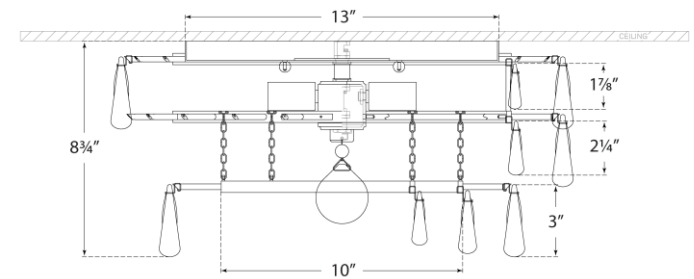

## Liscia Medium Flush Mount

Item # ARN 4171G-CG

Designer: AERIN

Height: 8.75"

Width: 19"

Canopy: 13" Round

Finishes: BSL, G

Glass Options: CG

Socket: 4 - E12 Candelabra

Wattage: 4 - 40 C

Front View

Top View