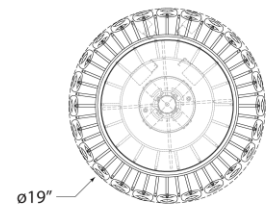

## Liscia Medium Flush Mount

Item # ARN 4171G-CG

Designer: AERIN

Height: 8.75"

Width: 19"

Canopy: 13" Round

Finishes: BSL, G

Glass Options: CG

Socket: 4 - E12 Candelabra

Wattage: 4 - 40 C

Front View

Top View