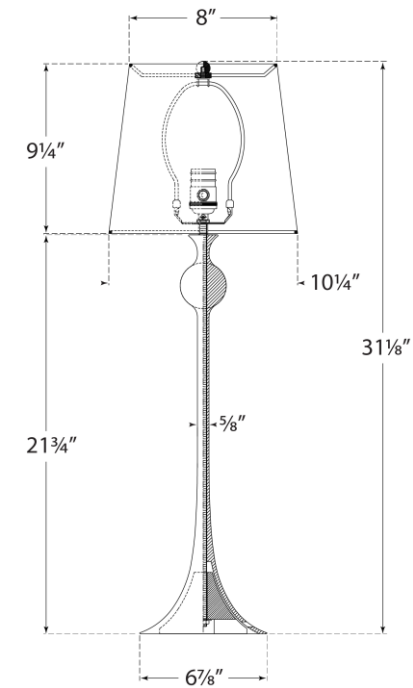

SPEC SHEET

Dover Buffet Lamp

Item # ARN 3144G-L

Designer: AERIN

Height: 31.25"

Width: 10.25"

Base: 7" Round

Finishes: AI, BSL, G

Shade Treatments: L

Shade Details: 8" x 10.25" x 9.25"

Socket: E26 Dimmer

Wattage: 60 A

ARN3144