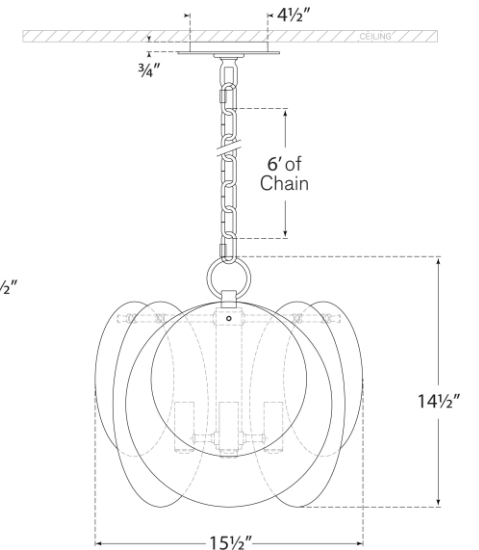

SPEC SHEET

Loire Petite Chandelier

Item # ARN 5453G-WSG

Designer: AERIN

Height: 14.5"

Width: 15.5"

Canopy: 4.5" Round

Finishes: G, PN

Glass Options: WSG

Socket: 3 - E12 Candelabra

Wattage: 3 - 40 C

Top View

Front View