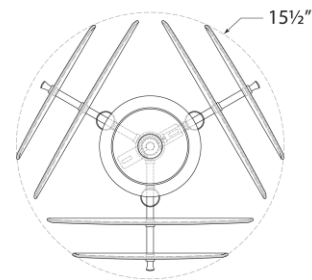

SPEC SHEET

Loire Petite Chandelier

Item # ARN 5453G-WSG

Designer: AERIN

Height: 14.5"

Width: 15.5"

Canopy: 4.5" Round

Finishes: G, PN

Glass Options: WSG

Socket: 3 - E12 Candelabra

Wattage: 3 - 40 C

Top View

Front View