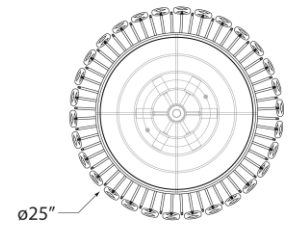

SPEC SHEET

Liscia Large Flush Mount

Item # ARN 4172G-CG

Designer: AERIN

Height: 8.75"

Width: 25"

Canopy: 18" Round

Finishes: BSL, G

Glass Options: CG

Socket: 6 - E12 Candelabra

Wattage: 6 - 40 C

Front View

Top View