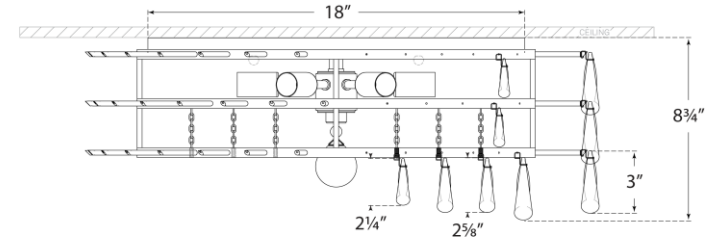

SPEC SHEET

Liscia Large Flush Mount

Item # ARN 4172G-CG

Designer: AERIN

Height: 8.75"

Width: 25"

Canopy: 18" Round

Finishes: BSL, G

Glass Options: CG

Socket: 6 - E12 Candelabra

Wattage: 6 - 40 C

Front View

Top View