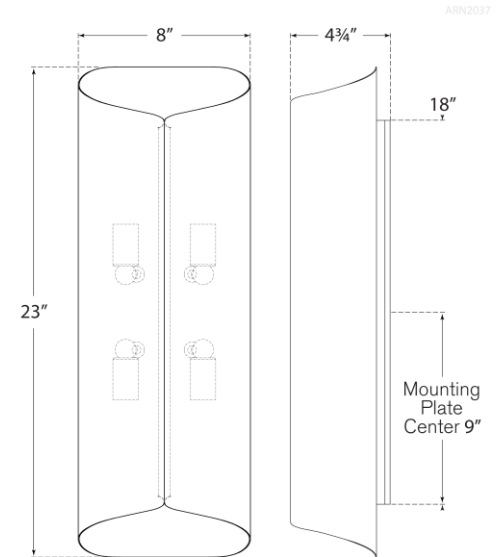

SPEC SHEET

Selfoss Large Sconce

Item # ARN 2037BLK/HAB

Designer: AERIN

Height: 23"

Width: 8"

Extension: 4.75"

Backplate: 4.75" x 18" Rectangle

Finishes: BLK/HAB, BZ/G, PW/G

Socket: 4 - E12 Candelabra

Wattage: 4 - 40 T

Top View

ARN2037