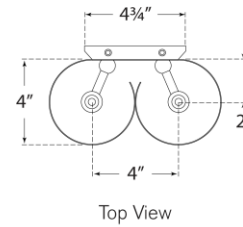

SPEC SHEET

Selfoss Large Sconce

Item # ARN 2037BLK/HAB

Designer: AERIN

Height: 23"

Width: 8"

Extension: 4.75"

Backplate: 4.75" x 18" Rectangle

Finishes: BLK/HAB, BZ/G, PW/G

Socket: 4 - E12 Candelabra

Wattage: 4 - 40 T

Top View