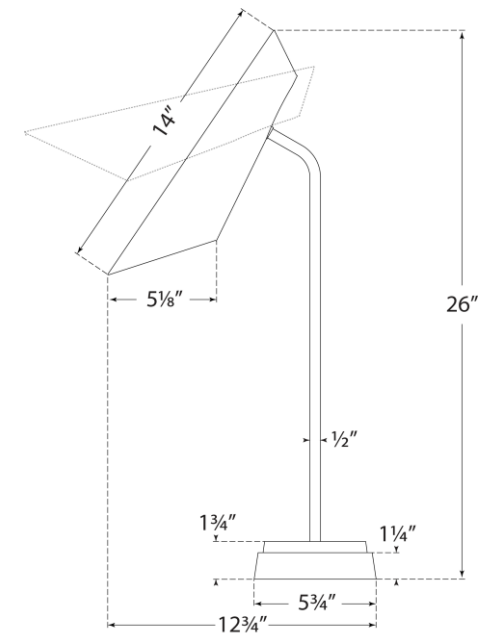

### Franca Single Pivoting Task Lamp

Item # ARN 3401HAB-WHT

Designer: AERIN

Height: 26"

Width: 5.75"

Extension: 12.75"

Base: 5.75" Round

Finishes: HAB

Shade Treatments: BLK, WHT

Socket: E26 Keyless w/ Line Switch

Wattage: 12 LED A

Side View