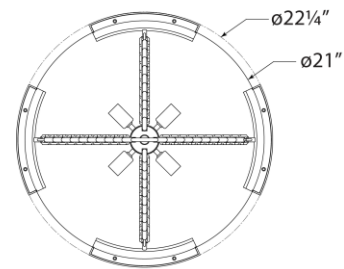

## Mezan Medium Chandelier

Item # ARN 5330HAB-WG

Designer: AERIN

Height: 31.5"

Width: 22.25"

Canopy: 6" Round

Finishes: HAB, PN

Glass Options: WG

Socket: 4 - E12 Candelabra

Wattage: 4 - 40 C

Top View

Front View