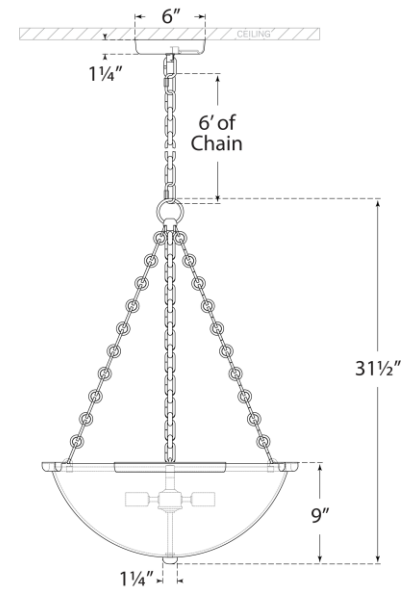

## Mezan Medium Chandelier

Item # ARN 5330HAB-WG

Designer: AERIN

Height: 31.5"

Width: 22.25"

Canopy: 6" Round

Finishes: HAB, PN

Glass Options: WG

Socket: 4 - E12 Candelabra

Wattage: 4 - 40 C

Top View

Front View