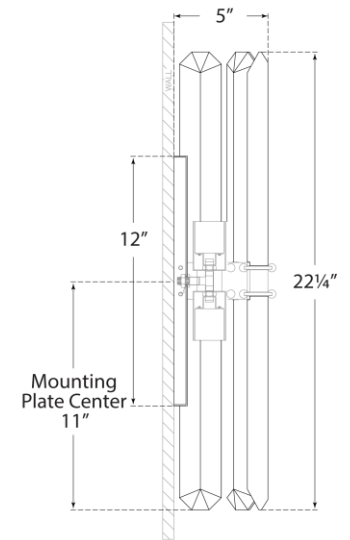

SPEC SHEET

Bonnington Tall Sconce

Item # ARN 2125PN

Designer: AERIN

Height: 22"

Width: 7.5"

Extension: 5"

Backplate: 4.5" x 12" Rectangle

Finishes: HAB, PN

Trim Options: CG

Socket: 2 - E26 Keyless

Wattage: 2 - 40 T

Top View

Front View

Side View