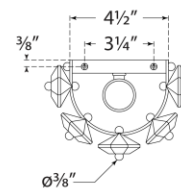

SPEC SHEET

Bonnington Tall Sconce

Item # ARN 2125PN

Designer: AERIN

Height: 22"

Width: 7.5"

Extension: 5"

Backplate: 4.5" x 12" Rectangle

Finishes: HAB, PN

Trim Options: CG

Socket: 2 - E26 Keyless

Wattage: 2 - 40 T

Top View

Front View

Side View