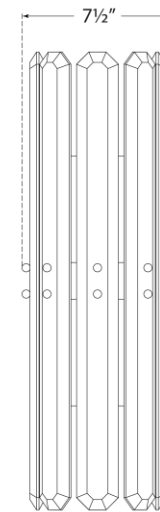

SPEC SHEET

Bonnington Tall Sconce

Item # ARN 2125PN

Designer: AERIN

Height: 22"

Width: 7.5"

Extension: 5"

Backplate: 4.5" x 12" Rectangle

Finishes: HAB, PN

Trim Options: CG

Socket: 2 - E26 Keyless

Wattage: 2 - 40 T

Top View

Front View

Side View