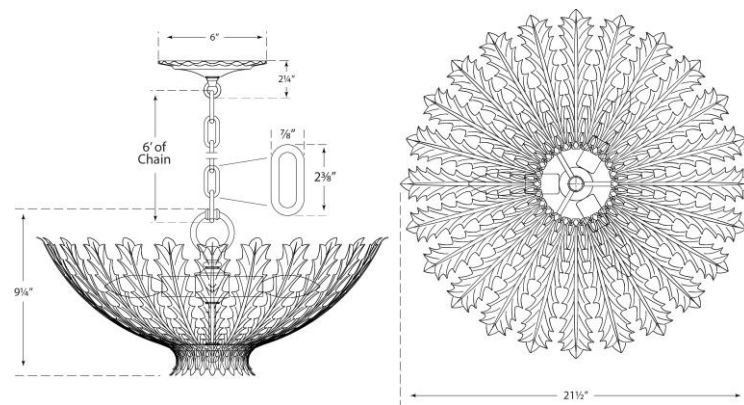

SPEC SHEET

Hampton Medium Chandelier

Item # ARN 5001BSL

Designer: AERIN

Height: 9.25"

Width: 21.5"

Canopy: 6" Round

Finishes: BSL, G, PW

Socket: 3 - E12 Candelabra

Wattage: 3 - 60 C

VISUAL COMFORT