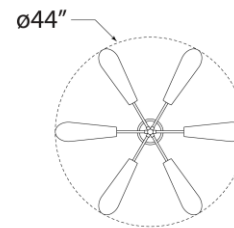

SPEC SHEET

Franca Tall Pivoting Chandelier

Item # ARN 5412HAB-WHT

Designer: AERIN

O/A Height: 75"

Fixture Height: 38.25"

Min. Custom Height: 51"

Width: 44"

Canopy: 6" Round

Finishes: HAB

Shade Treatments: BLK, WHT

Socket: 6 - E26 Keyless

Wattage: 6 - 12 LED A

Note: Custom Height Available

Top View

Side View