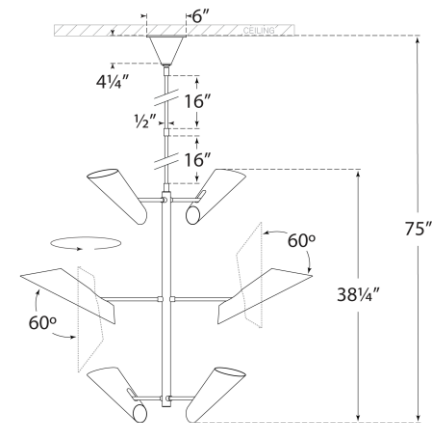

SPEC SHEET

Franca Tall Pivoting Chandelier

Item # ARN 5412HAB-WHT

Designer: AERIN

O/A Height: 75"

Fixture Height: 38.25"

Min. Custom Height: 51"

Width: 44"

Canopy: 6" Round

Finishes: HAB

Shade Treatments: BLK, WHT

Socket: 6 - E26 Keyless

Wattage: 6 - 12 LED A

Note: Custom Height Available

Top View

Side View