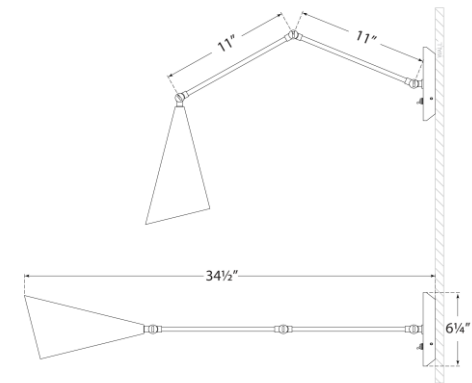

SPEC SHEET

Clemente Double Arm Library Sconce

Item # ARN 2912BLK

Designer: AERIN

Height: 20" - 35.5"

Width: 6.5"

Extension: 13" - 35"

Backplate: 6.25" Round

Finishes: BLK, WHT

Shade Treatments: BKL, WHT

Socket: E26 Keyless

Wattage: 40 A

Side View