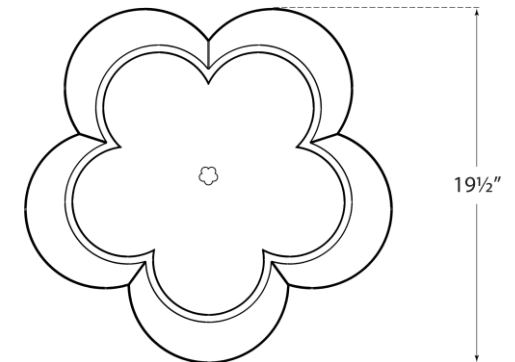

SPEC SHEET

Arabelle Large Flush Mount

Item # ARN 4307G-FG

Designer: AERIN

Height: 8.25"

Width: 19.5"

Finishes: BSL, G

Glass Options: FA

Socket: 4 - E12 Candelabra

Wattage: 4 - 40 B

ARN4307

Bottom View