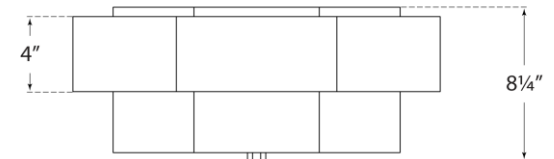

ARN4307

Bottom View