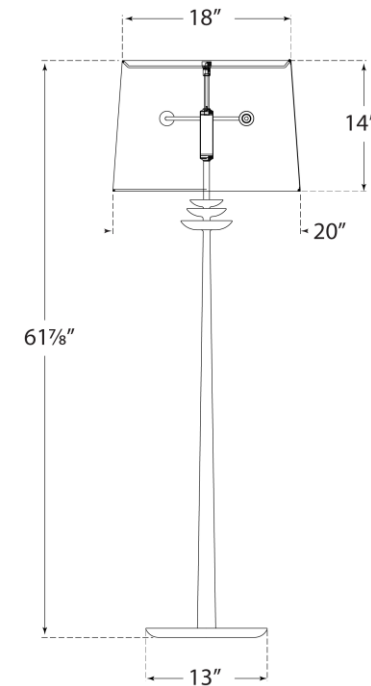

### Beaumont Floor Lamp

Item # ARN 1301WHT-L

Designer: AERIN

Height: 62.75"

Width: 20"

Base: 10.25" Round

Finishes: AI, BSL, G, WHT

Shade Treatments: L

Shade Details: 18" x 20" x 14"

Socket: 2 - E26 Keyless w/ Dimmer

Wattage: 2 - 60 A

ARN1301