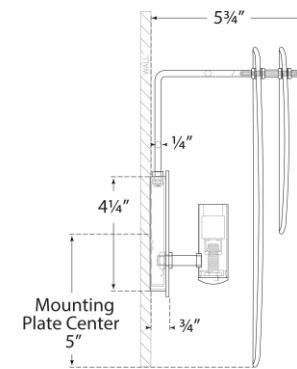

SPEC SHEET

Loire Small Sconce

Item # ARN 2455G-WSG

Designer: AERIN

Height: 12"

Width: 12"

Extension: 5.75"

Backplate: 4.25" Round

Finishes: G, PN

Glass Options: WSG

Socket: E12 Candelabra

Wattage: 60 C

Side View

Front View