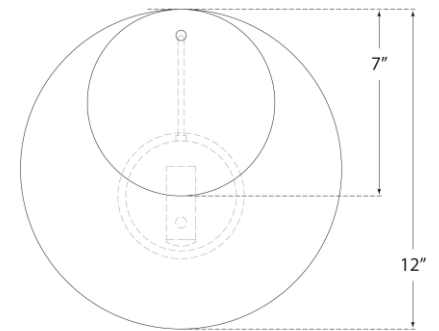

SPEC SHEET

Loire Small Sconce

Item # ARN 2455G-WSG

Designer: AERIN

Height: 12"

Width: 12"

Extension: 5.75"

Backplate: 4.25" Round

Finishes: G, PN

Glass Options: WSG

Socket: E12 Candelabra

Wattage: 60 C

Side View

Front View